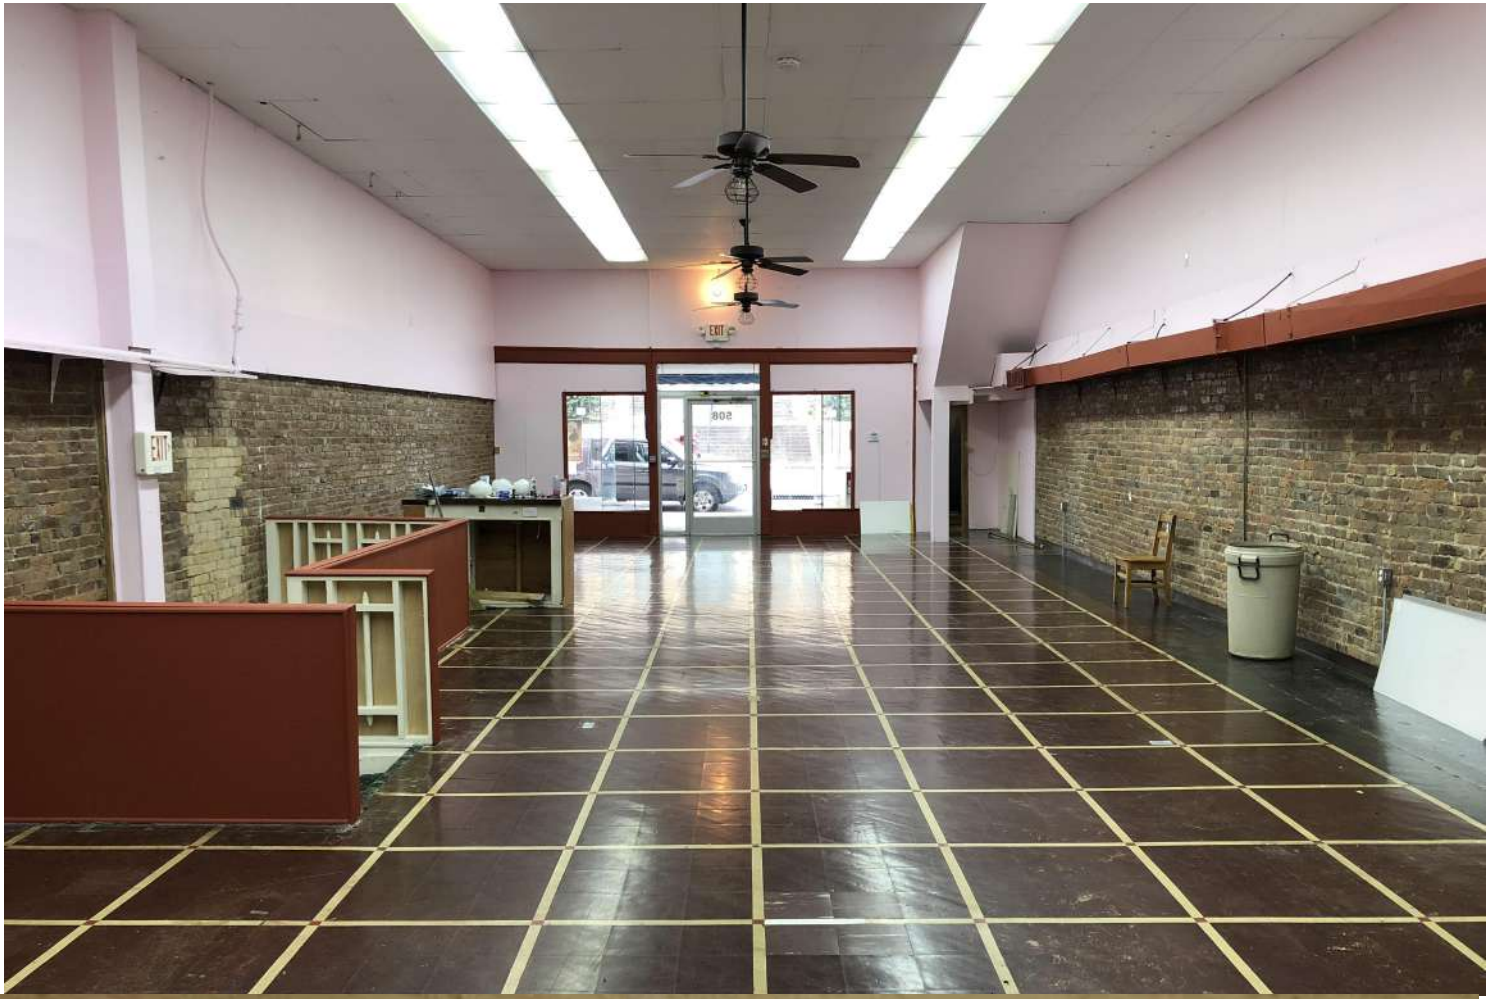

2500 sf Commercial space for rent on the Springfield square.

(formerly the fabric store) Ideal for boutique,
salon or any business needing prime location.
3 year lease, \$1350 month, \$1200 first year

Call: 615-516-3076

About Springfield

The city of Springfield is growing just north of Nashville.

This property sets across the street from the newly renovated Robertson County Courthouse located on The Historic Downtown Square in Springfield, Tn.

The Square is a focal point of our beautiful, historical community that offers specialty shops, restaurants and professional office buildings in the heart of scenic Robertson County.

2500 sf Commercial space for rent on the Springfield square.